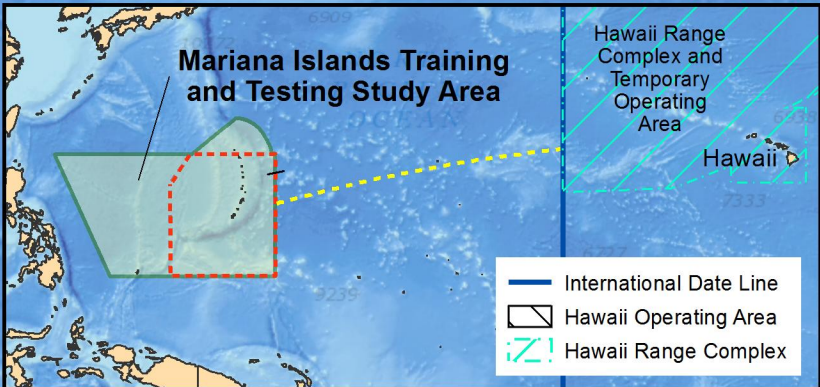

30°N
25°N
20°N
15°N
10°N
5°N
0°
5°S

125°E 130°E 135°E 140°E 145°E 150°E 155°E 160°E 165°E

Mariana Islands Training and Testing Study Area

Commonwealth of the Northern Mariana Islands (CNMI)
Farallon de Medinilla
Guam

The MITT Study Area does not include the sovereign territory or territorial sea (extending 12 nautical miles) of the Federated States of Micronesia or Palau.

Legend

- - - Transit Corridor
- Mariana Islands Range Complex (MIRC)
- Mariana Islands Training and Testing (MITT) Study Area

0 100 200 400
Nautical Miles